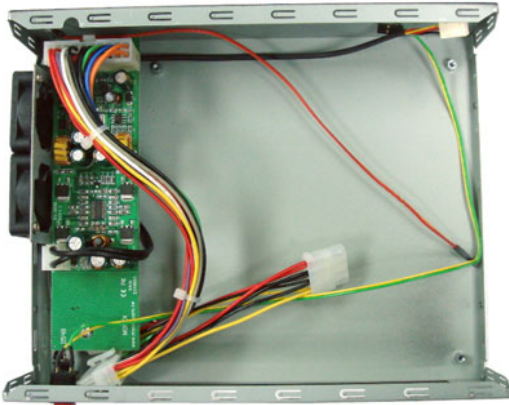

74.95 EUR

incl. 19% VAT, plus shipping

Support:  [Drawing](#)

Model No	5677
M/B Form Factor	Mini-ITX (6.7"x 6.7")
Dimensions (D x W x H)	186x 259.5 x 58.5(mm) , 2.8L
Drive Bays	Internal 2.5*1
CD/DVD Device	N/A
PSU Form Factor	Internal Power Supply: 80W (12V) External Power Supply (A/C): 60W & 80W (12V)
Indicators	1 x Power Status
Front I/O	N/A
Rear I/O	COM*1, Power Button
Material	Steel
System Fans	N/A
Thickness	0.8mm
Container Loading	20':1800, 40':23800, 40'HQ:4400

Application

POS, Kiosk, Media Box, Digital Signage